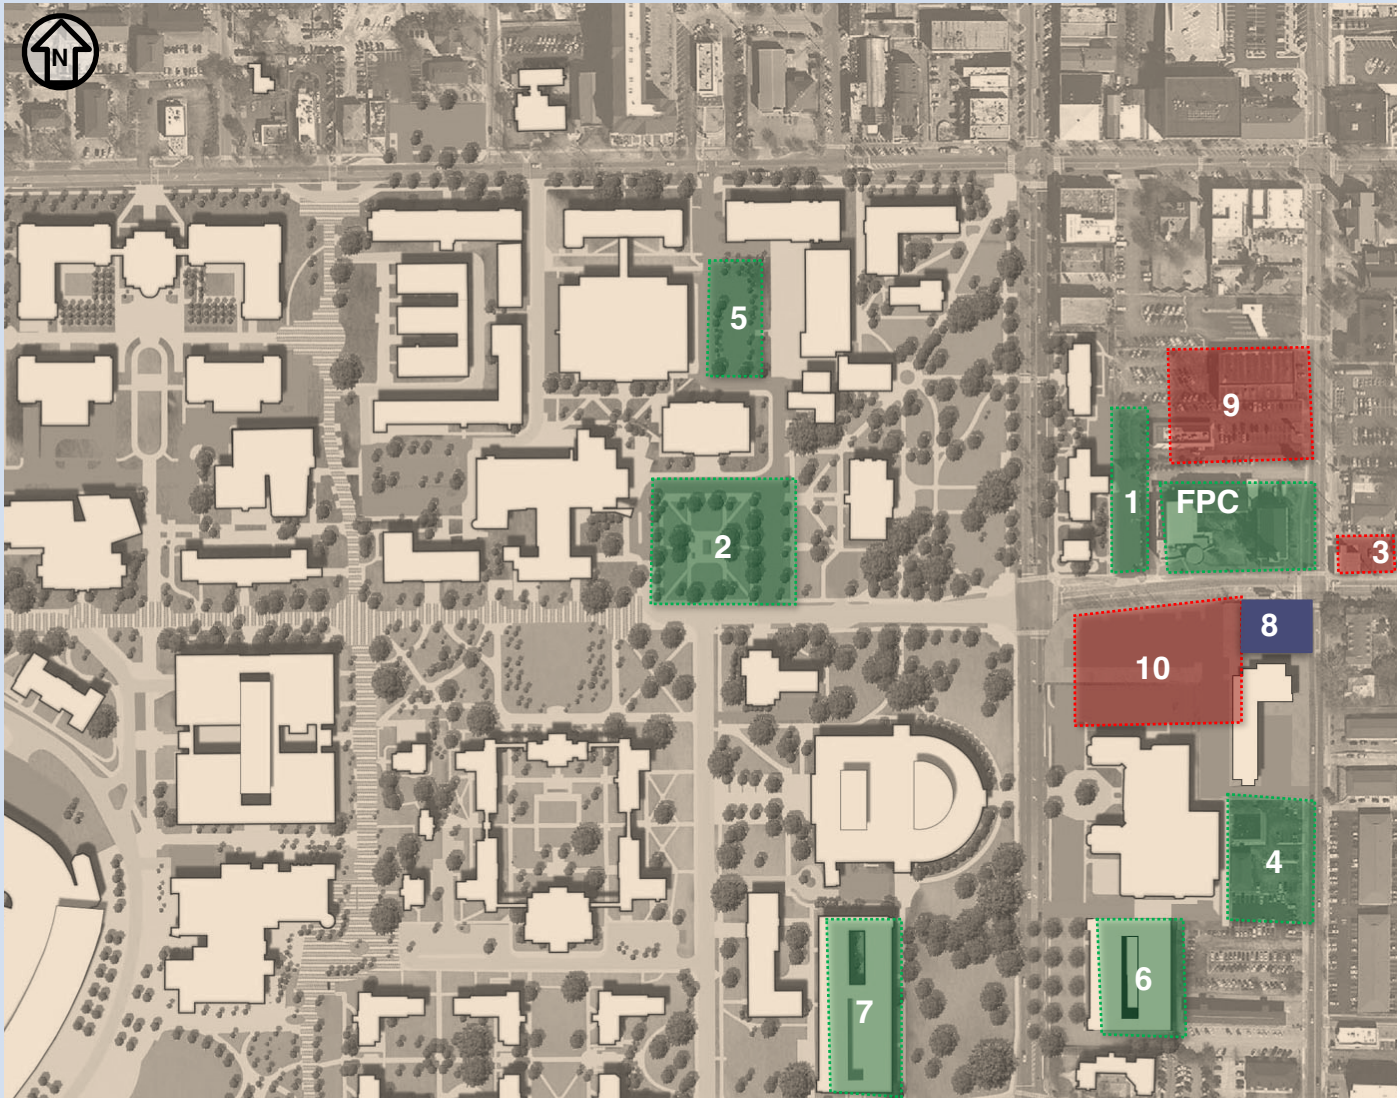

FPC AUBURN SUNDAY PARKING OPTIONS

In order to make the FPC parking lot available on Sunday mornings for Visitors/Handicap/Seniors/Families with nursery age children please feel free to park in the following parking options surrounded by the church.

Parking Options Near FPC:

1. OD Smith/Ingram*
2. Ross Square*
4. Northcutt Realty Office Parking Lot
5. Aerospace/Wilmore*
6. S. College St Parking Deck (2nd and 3rd floor)*
7. Library Parking Deck*

(AUMC and City parking is also available)
*Available on weekdays after 5pm

Parking Lots That Have Restricted Parking

3. Former Dry Cleaners Parking Lot
8. AU B-Zone Permit Only (24/7 towing for those without B-zone permit)
9. Publix Grocery Shopping Center
10. Rane Culinary Science Center